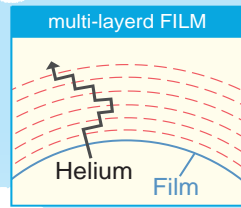

# ibrex™

Made by HIGH GAS BARRIER FILM

Floating the longest time in the World!!

You can save the Helium Gas ♡  
Float over 30 days!!

ibrex™ balloons were developed by TAKARAKOSAN CO., LTD..  
Among ibrex™, 14" series are the smallest foil balloon in the world which float with helium.  
It offer amazing float times. It stay fuller, look fresher and longer lasting over 30 days.